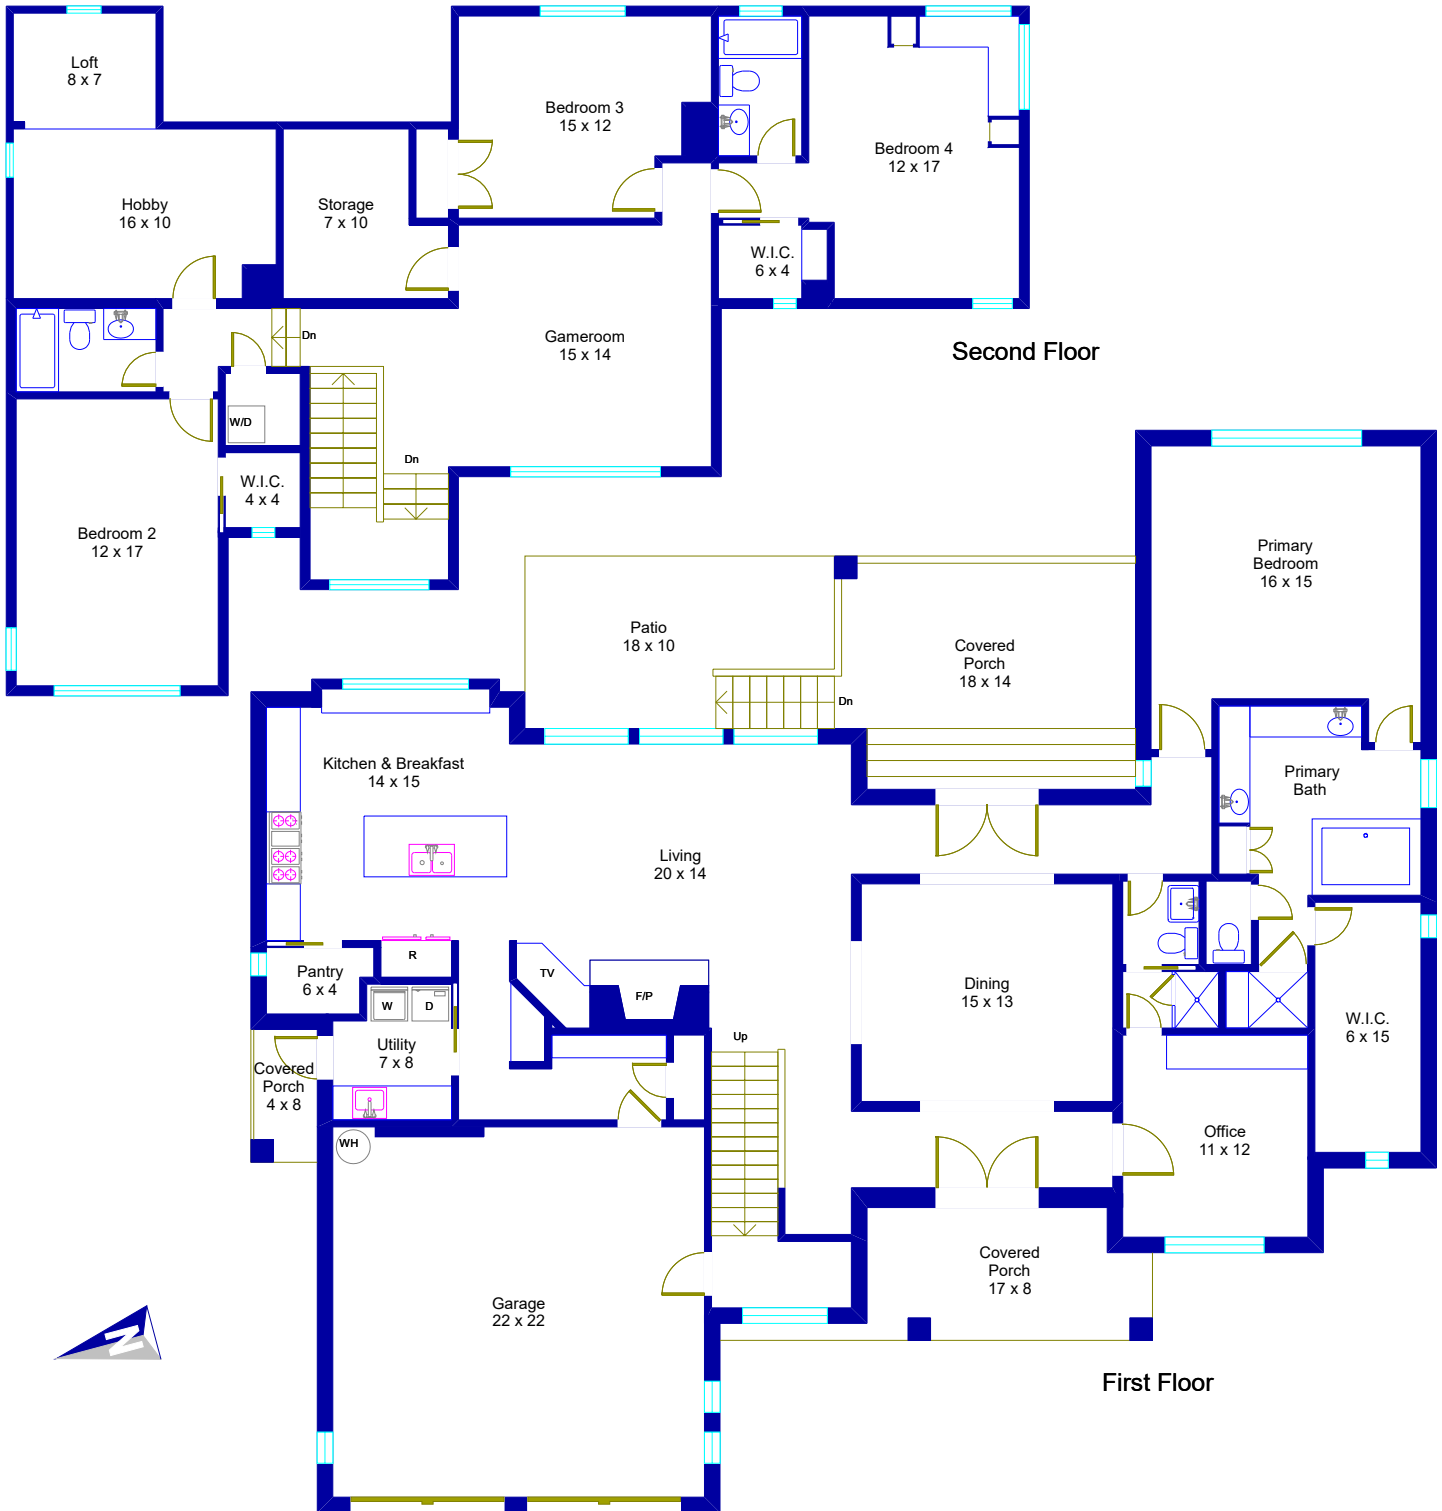

7321 Vista Mountain Drive Austin, Texas

© Floor Plan Graphics LLC 2026. This floor plan is an artistic rendering only. All dimensions are approximate. Floor Plan Graphics LLC and Moreland Properties make no representation or warranty as to this rendering's accuracy and no measurements or dimensions should be relied upon without independent verification. This floor plan, including all associated square footage data and materials, is the exclusive property of Floor Plan Graphics LLC and is protected by applicable intellectual property laws.